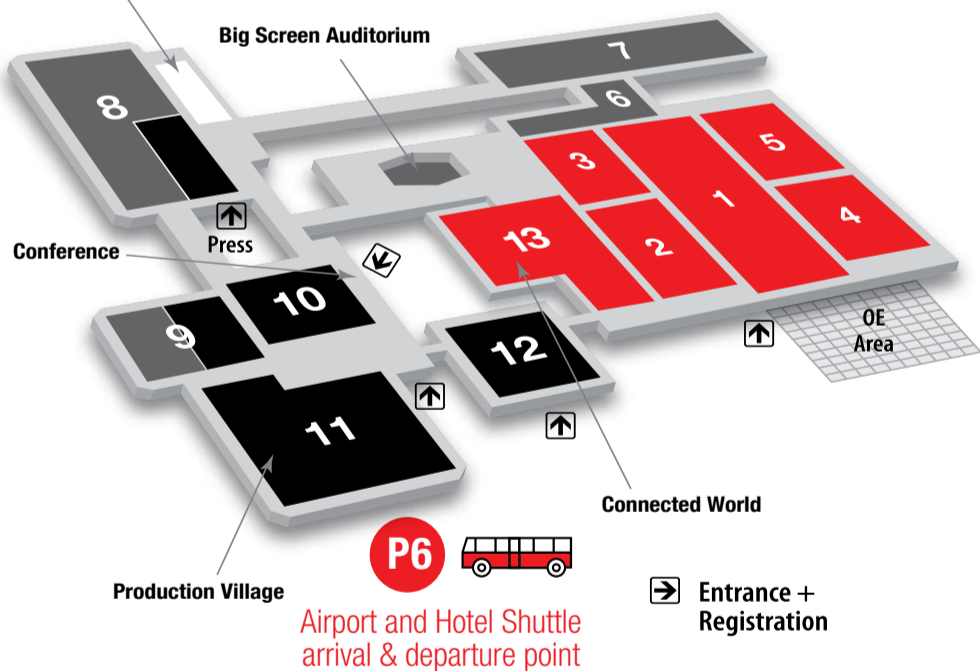

We hope you enjoy your stay in Amsterdam!

The IBC shuttle service is a service of RAI Special Events and Oostenrijk Touringcars

Your transfer from the airport to IBC

During IBC a special IBC shuttle service is available. At Schiphol Airport the buses of Oostenrijk Touringcars will leave from lane C (third lane) outside the terminal building. At Amsterdam RAI from Shuttle departure point P6. Departure is every 20/30 minutes (please check IBC timetable for the frequency) in both directions. Service will run approximately between 07:30 and 19:30 hours, Thursday 8 September until Tuesday 13 September.

An IBC badge or any confirmation of IBC registration will entitle you to FREE travel on this IBC shuttle service.

Future Zone incorporating New Technology Campus & NHK (Japan Broadcasting Corporation) Super Hi-Vision

Delivery ■

- Mobile
- Cable & Satellite
- Service Providers & Broadcasters
- Transmitters & Set Top Boxes
- iTV
- iPTV
- Home Systems & Broadband

- The airport shuttle and all hotel shuttles will leave from P6 (in front of hall 11).

Please check the map on the other side of this leaflet for the right departure location or ask the IBC info point.

IBC timetable: Hotel shuttle

Friday 9 until Tuesday 13 September			
Shuttle	Morning service	Evening service*	Departure:
A	08:00 - 10:00	17:30 - 19:30	every 15 min.
B	08:00 - 10:00	17:30 - 19:30	every 30 min.
C	08:00 - 10:00	17:30 - 19:30	every 30 min.