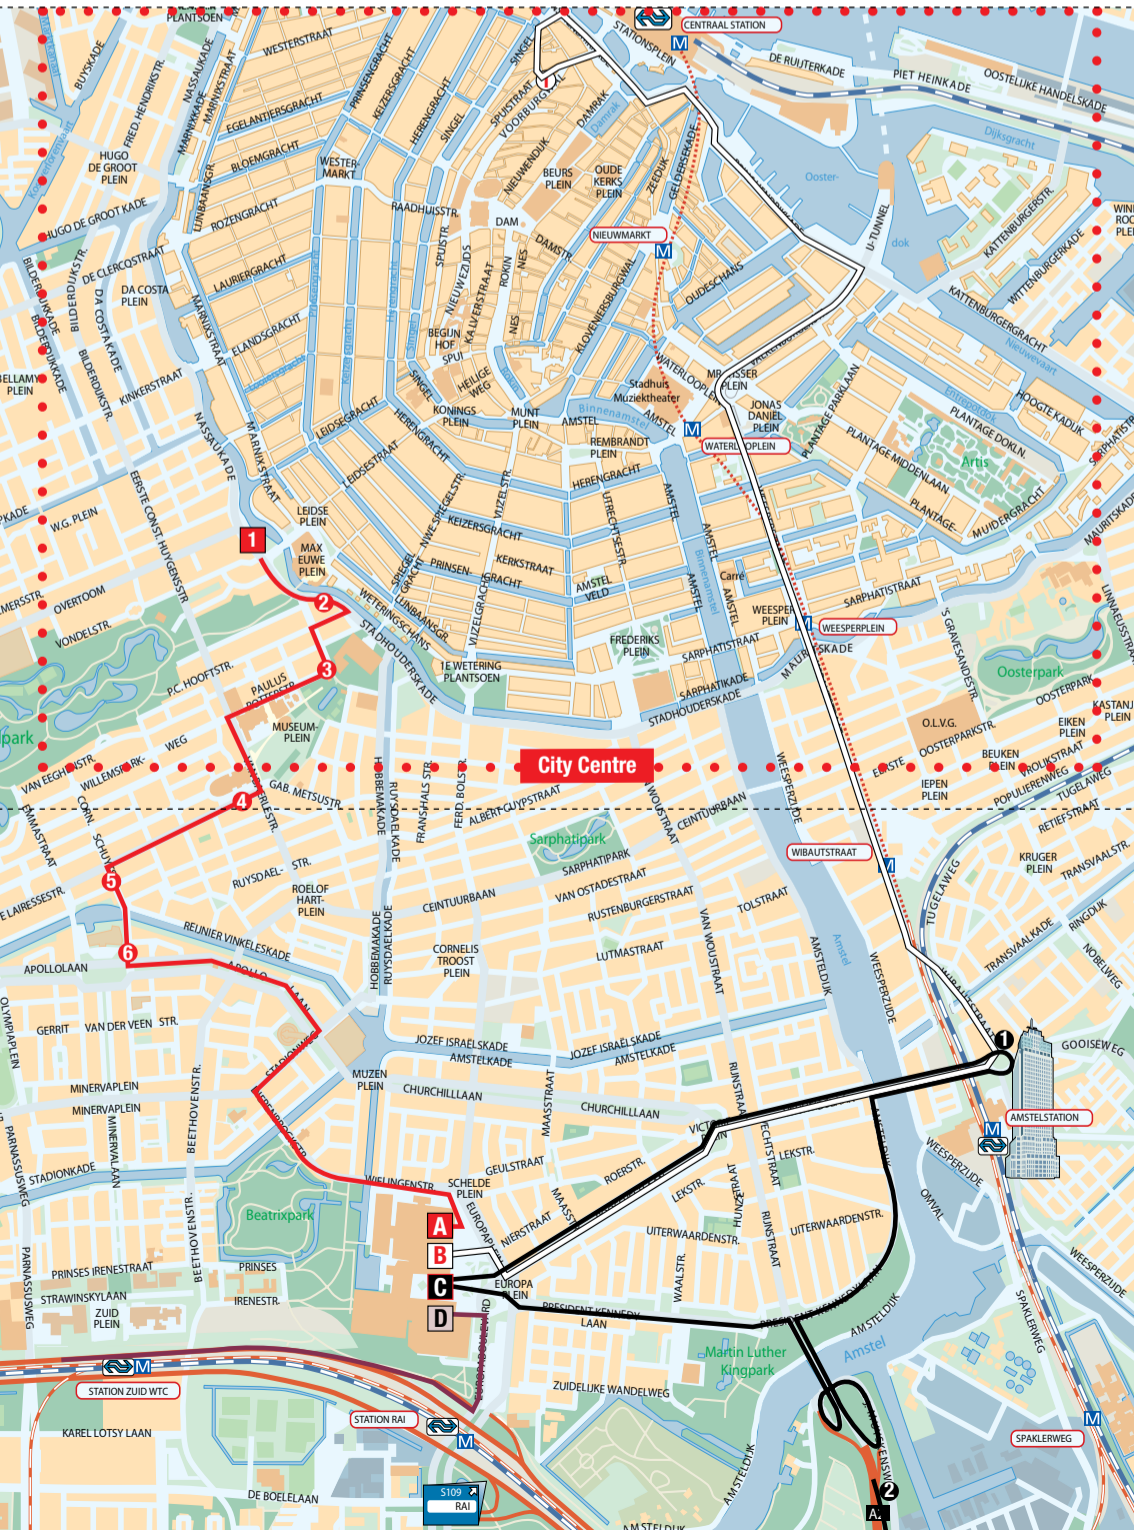

A Shuttle A:

1. **In front of NH Amsterdam Centre:**
   Eden Amsterdam American hotel, Best Western Leidse Square Hotel, Alexander, Eden Theatre District, Filosoof, Europa 92, Marriott Amsterdam, NH Amsterdam Centre, Prinsen Hotel, Hotel Vondel, Stayokay Amsterdam Vondelpark
2. **In front of Park Hotel Amsterdam:**
   Best Western Apollo Museum Hotel Amsterdam City Centre, Park Hotel Amsterdam
3. **At the corner of Hobbema- and Paulus Potterstraat:**
   Acro Hotel, Bilderberg Jan Luyken Hotel, Hotel Hestia, Owl Hotel
4. **At the corner of Lairesse- and van Baerlestraat (Concertgebouw):**
   Omega Hotel, Piet Hein, Hotel Trianon
5. **In front of EMB Memphis Hotel**
   EMB Memphis Hotel
6. **In front of Bilderberg Garden Hotel**
   Apollofirst Hampshire Classic, Bilderberg Garden Hotel, Best Western Delphi Hotel, Hilton Amsterdam, Hampshire Hotel Beethoven

Rai Congress centre

B Shuttle B:

1. **In front of Crowne Plaza Amsterdam City Centre**
   Crowne Plaza Amsterdam City Centre, Park Plaza Victoria Amsterdam, Ibis Amsterdam Centre, Inntel Hotels Amsterdam-Centre, EMB Hotel Bellevue
2. **In front of Renaissance Amsterdam**
   Renaissance Amsterdam Hotel, Tulip Inn Amsterdam Centre, Chic and Basic Amsterdam, Singel Hotel Amsterdam
3. **RAI Congress centre**

C Shuttle C

1. **In front of Hotel Casa 400**
2. **In front of Bastion Amsterdam/Amstel**
3. **In front of Mercure aan de Amstel**
4. **RAI Congress centre**

D Shuttle D (Airport) →

From RAI to Schiphol Airport and back

Please check the location of your hotel and the nearest IBC shuttle stop